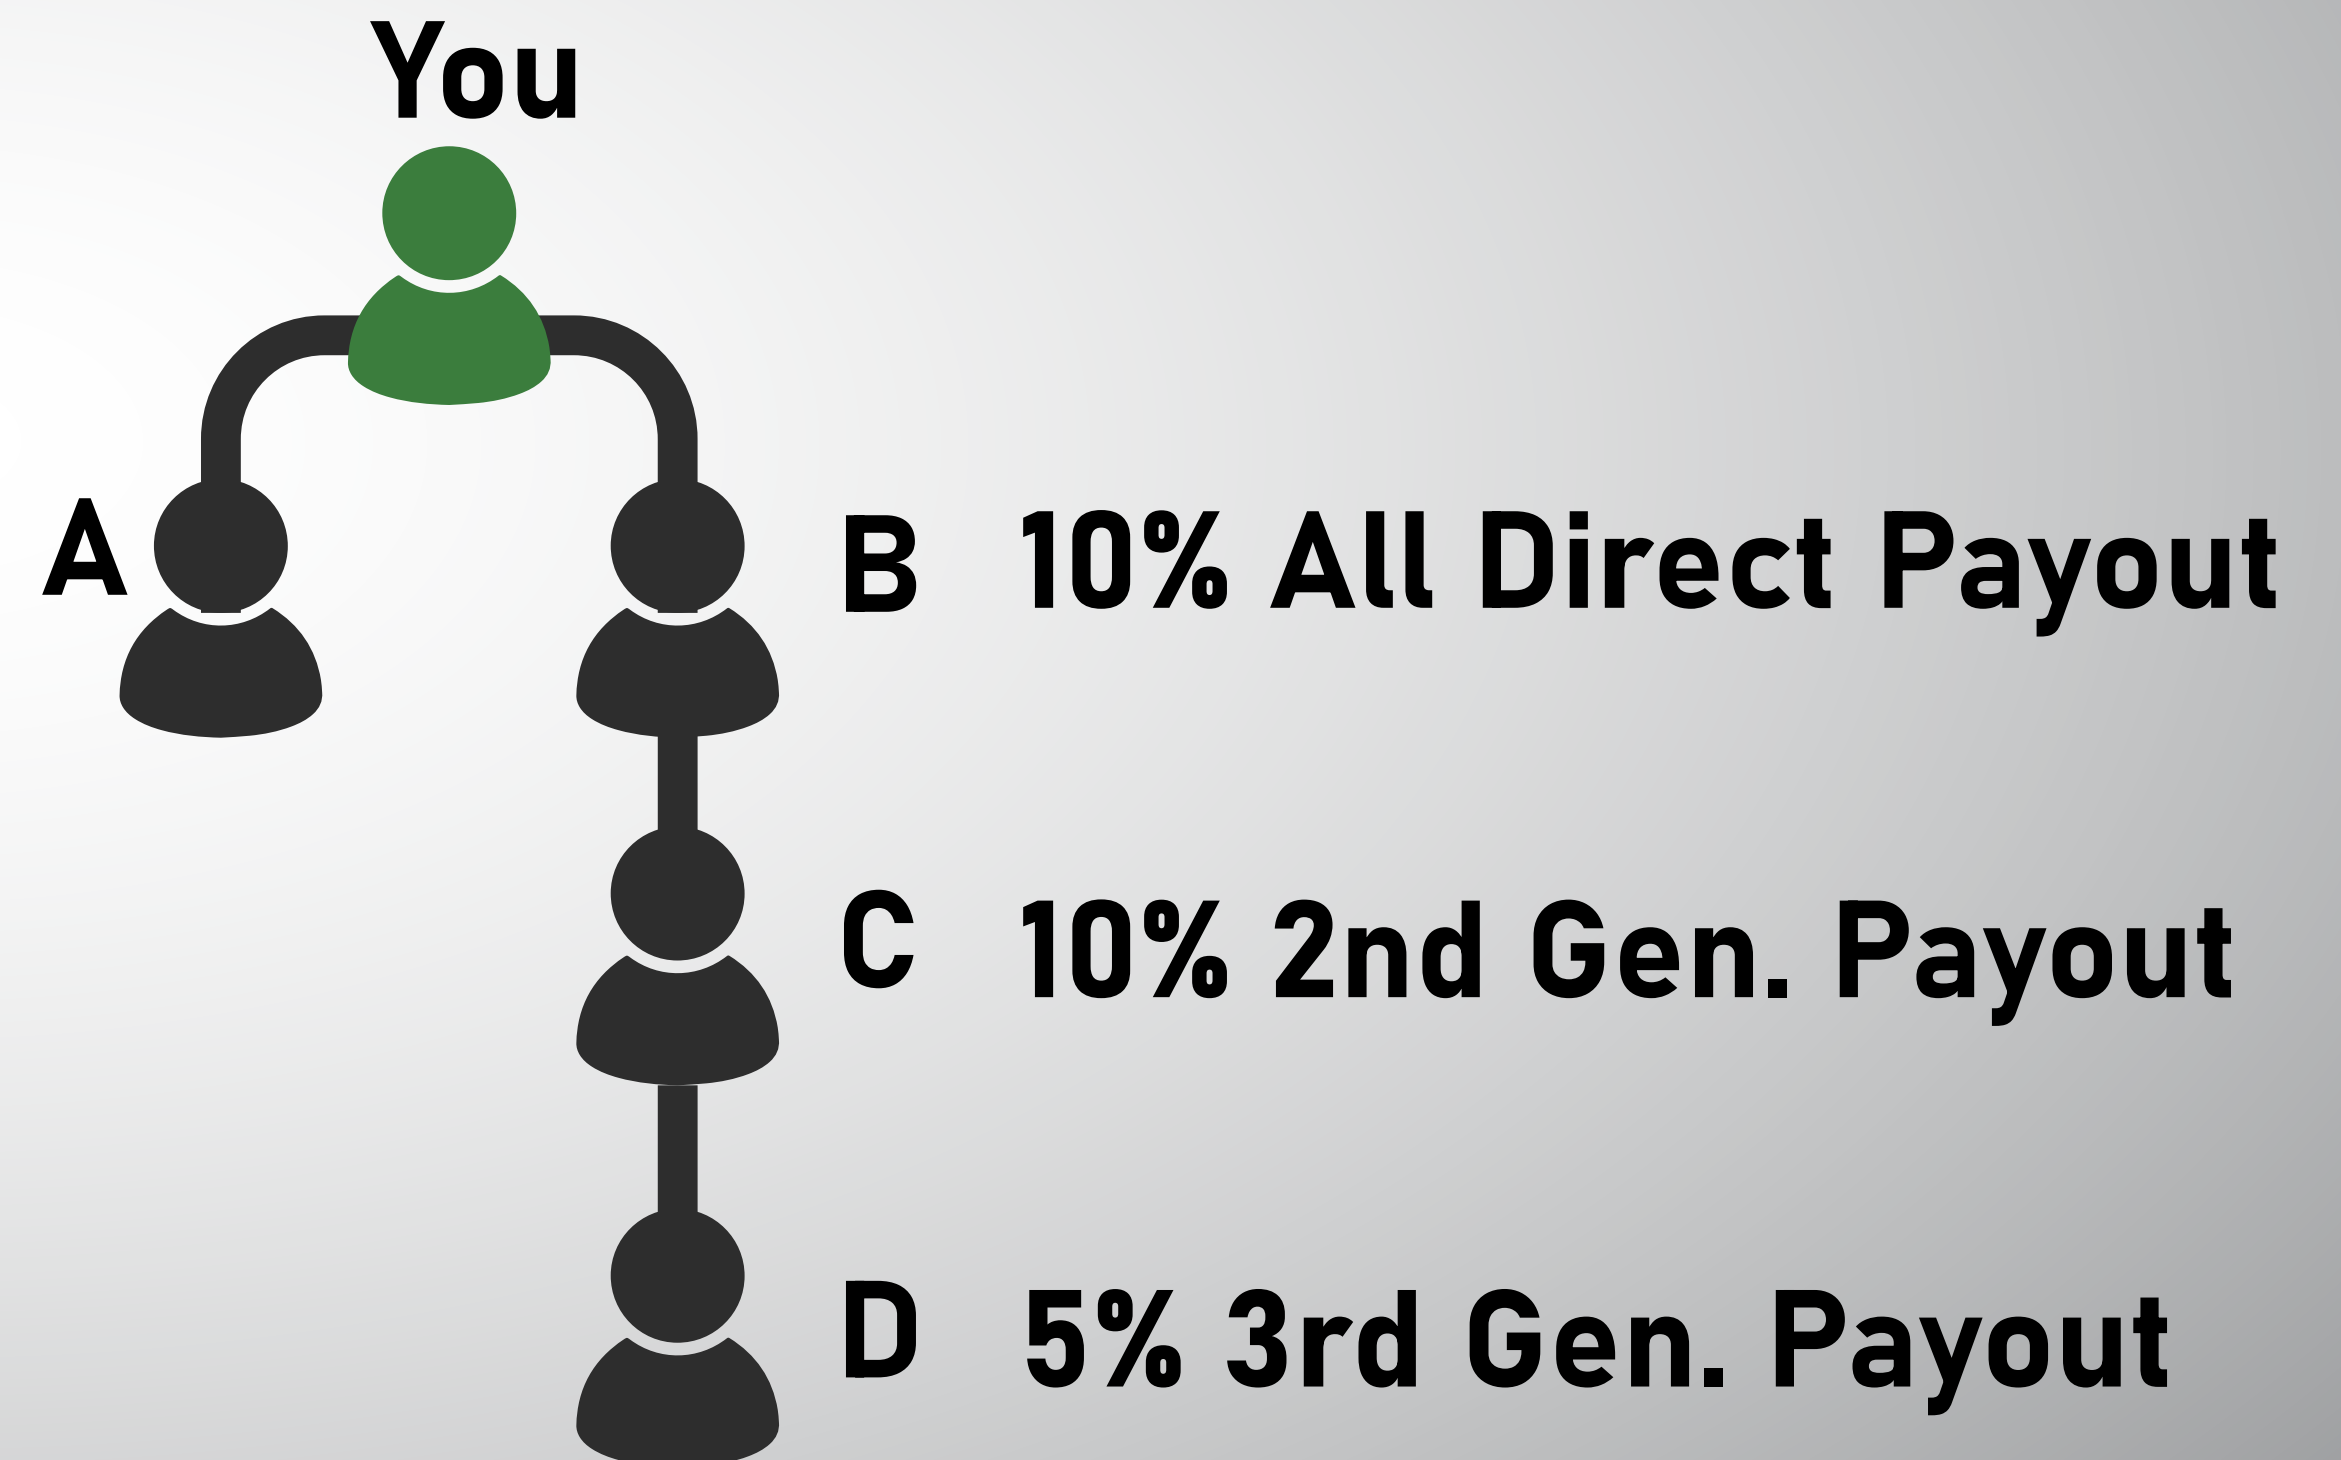

MENTORSHIP BONUS

AMAZING WELLNESS

25% of Sales Matching Bonus Earned by Direct and their Team as mentioned below:-

S. NO.	LEVELS	BONUS SLAB
1	Level 1	10%
2	Level 2	10%
3	Level 3	5%