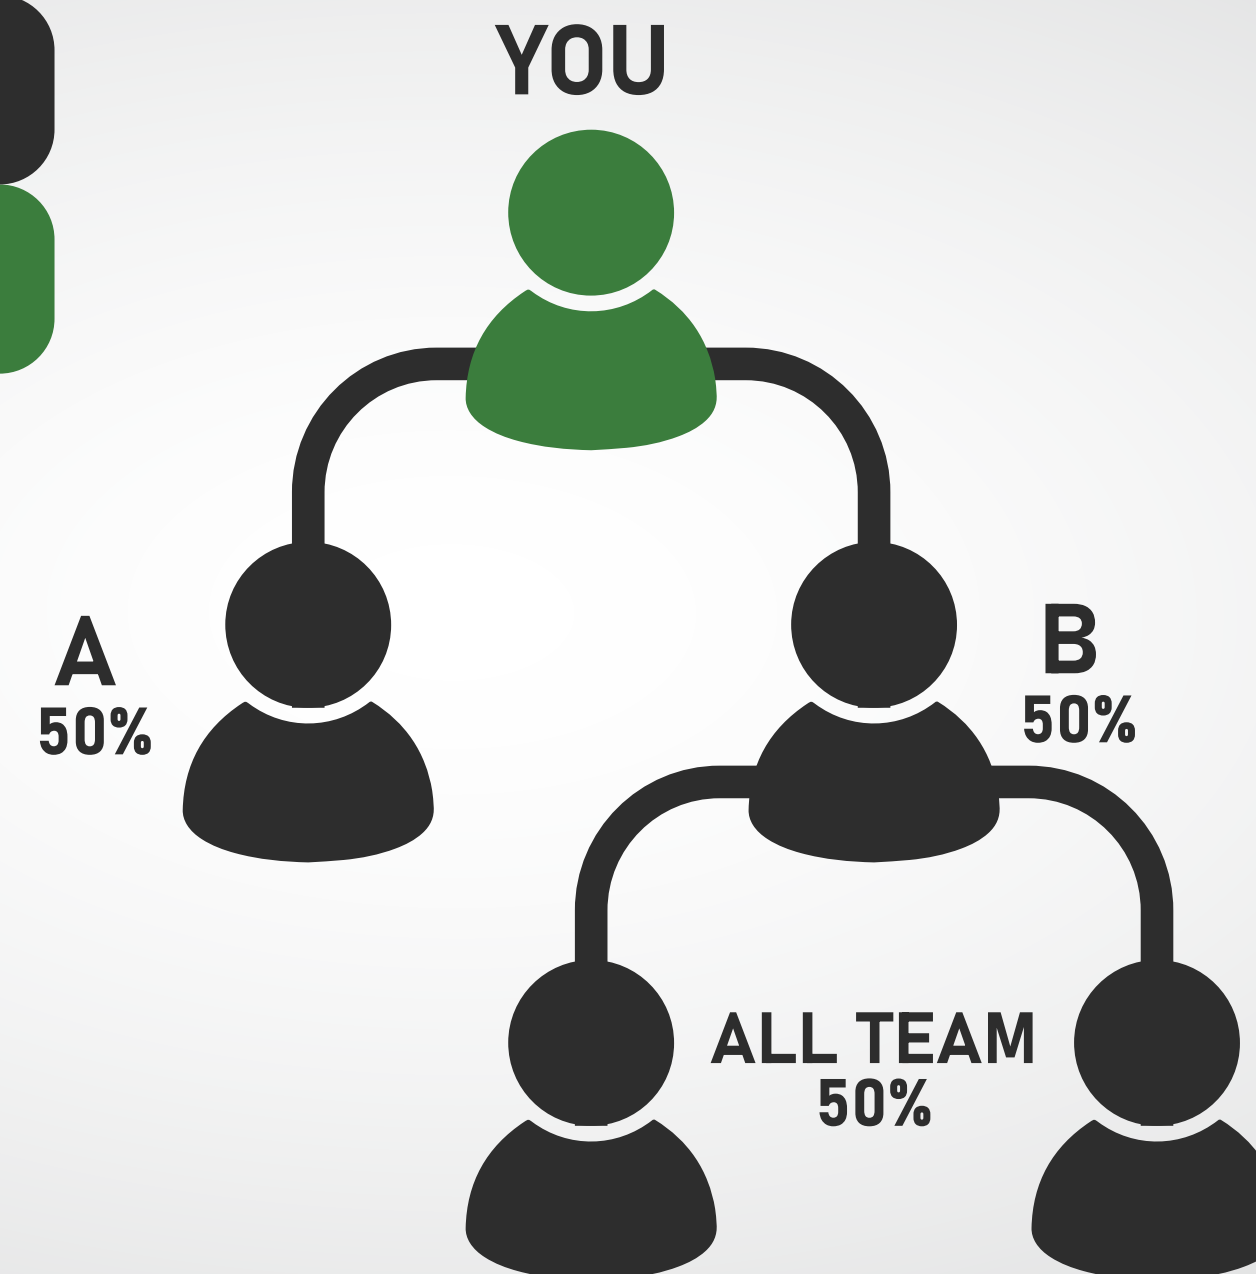

MATCHING BONUS

AMAZING WELLNESS

P.V.	BONUS	DAILY CAPPING
1500	200	5000
3000	500	10000

MATCHING	BONUS
1:1	200
2:2	400
5:5	1000
10:10	2000
25:25	5000

Note: Daily Capping 25 Pair instant closing.

WWW.MYAMAZINGWELLNESS.COM